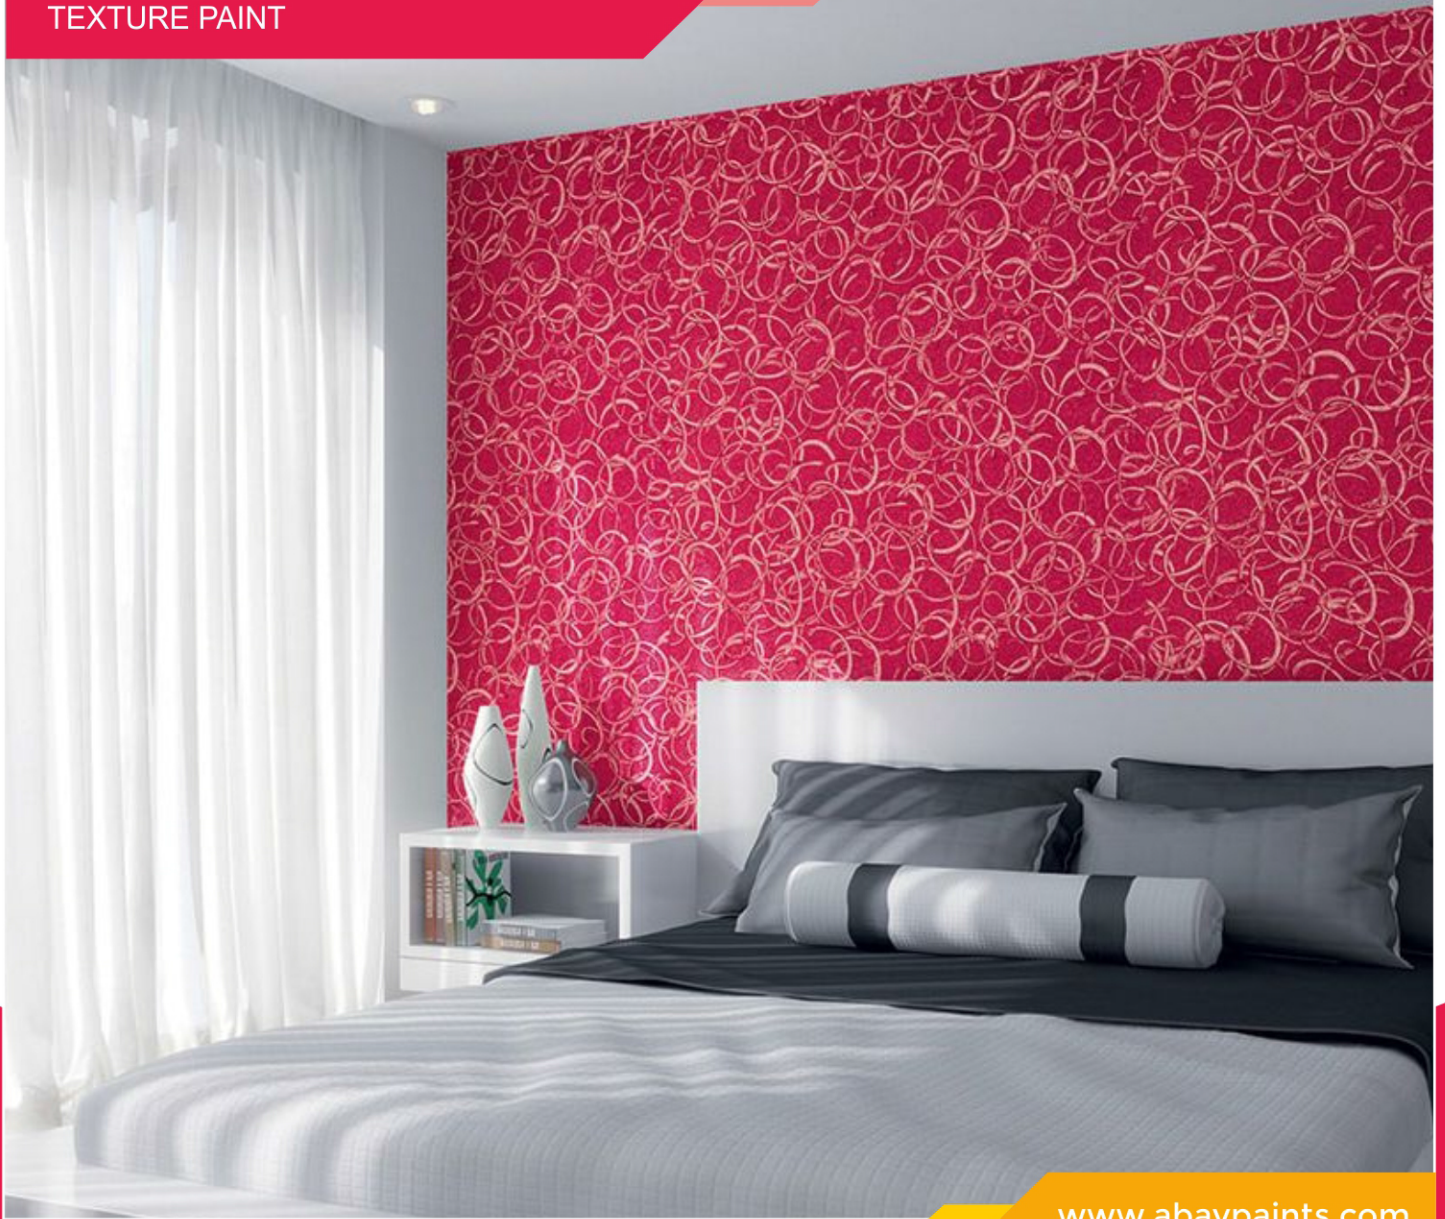

ABAY ESDEE
PAINTS

SPAROL TEXTURE PAINT

www.abaypaints.com

Jelaram Esdee Manufacturing PLC, Gofa Sefer, Infront on Gaky PLC Honda Showroom, P.O. Box 1027, Addis Ababa, Ethiopia
Sales Mobile: +251922452563/65/66, 0910479781, 0912199093, Regional Sales: +251 933656874
Hawassa Shop: +251966195971/72 Yosef Mulege Shop: +251118787013 Head Office Office: +251114672867 / 4671240
Email: info@abaypaints.com